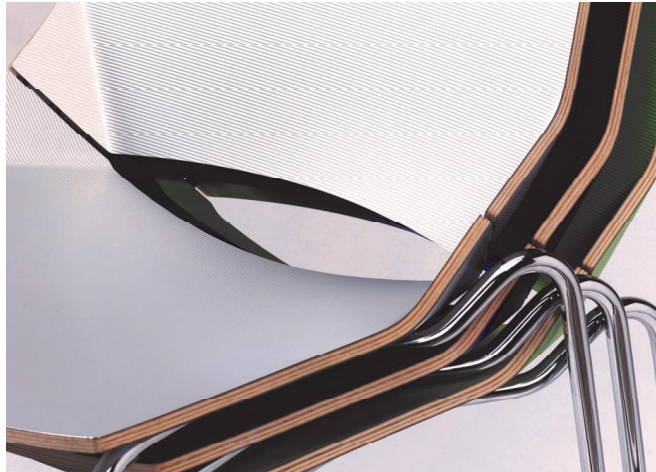

# PLANK®

Paper stackable chair. Designed for Plank by Raul Barbieri in collaboration with Anna Giuffrida.  
An elegant chrome plated metal structure, structure in moulded, laminated natural wood, veneered in maple or with plastic laminate. Seat pad available in fabric or leather,  
versions: Chair, armchair, swivel gas lift chair, bar stool,  
materials: Structure chrome plated, Seat moulded laminate and wood finishes.  
application areas: Contract, Hospitality, Living and Office.  
technical details: Stackable up to 10 chairs  
4 leg W550mm D580mm H820mm seat H450mm  
4 leg with arms W570mm arm H660mm  
swivel adjustable W560mm D560mm H790mm/920mm seat H420mm/550mm  
swivel adjustable with arms W570mm arm H630mm/760mm